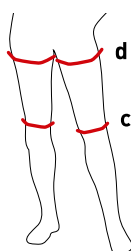

### Circumference (cm)

**b:** Circumference at biceps, arm bent  
**a:** Circumference at wrist

### Length (cm)

Wrist up to approx. 3 cm below armpit

	S	M	L
<b>b</b>	26 - 32	31 - 38	36 - 42
<b>a</b>	17 - 19	19,1 - 22	22,1 - 26

<b>short</b>	< 43
<b>long</b>	> 43

## pro upper leg tubes Art.-Nr. 43 5828

### Circumference (cm)

**d:** Circumference of thigh approx. 3 cm below crotch  
**c:** Circumference approx. 5 cm above knee